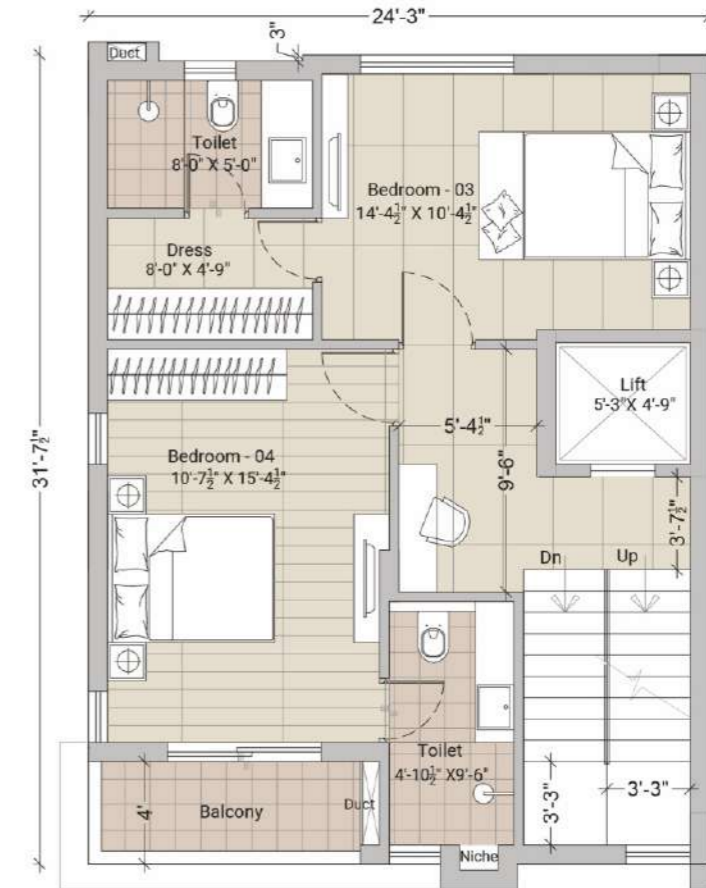

First Floor Plan

Second floor plan

Villa Type	4BHK+4T	Villa Facing	North	Plot Facing	North
Saleable Area	2873 Sq.ft.	Plot Area	1279 Sq.ft.		

INDIVIDUAL VILLA / PLOT NO: 10

Ground Floor Plan

First Floor Plan

Key plan

Villa Type	4BHK+4T	Villa Facing	North	Plot Facing	North
Saleable Area	2807 Sq.ft.	Plot Area	1494 Sq.ft.		

INDIVIDUAL VILLA / PLOT NO: 12

Ground Floor Plan

First Floor Plan

Second Floor Plan

Key plan

Villa Type	4BHK+4T	Villa Facing	South	Plot Facing	South
Saleable Area	2888 Sq.ft.	Plot Area	1633 Sq.ft.		

INDIVIDUAL VILLA / PLOT NO: 13

Ground Floor Plan

First Floor Plan

Second Floor Plan

Villa Type	4BHK+4T	Villa Facing	South	Plot Facing	South
Saleable Area	2702 Sq.ft.	Plot Area	1230 Sq.ft.		

INDIVIDUAL VILLA / PLOT NO: 14

Villa Type	4BHK+4T	Villa Facing	South	Plot Facing	South
Saleable Area	2838 Sq.ft.	Plot Area	1282 Sq.ft.		

INDIVIDUAL VILLA / PLOT NO: 15

Ground Floor Plan

First Floor Plan

Second floor plan