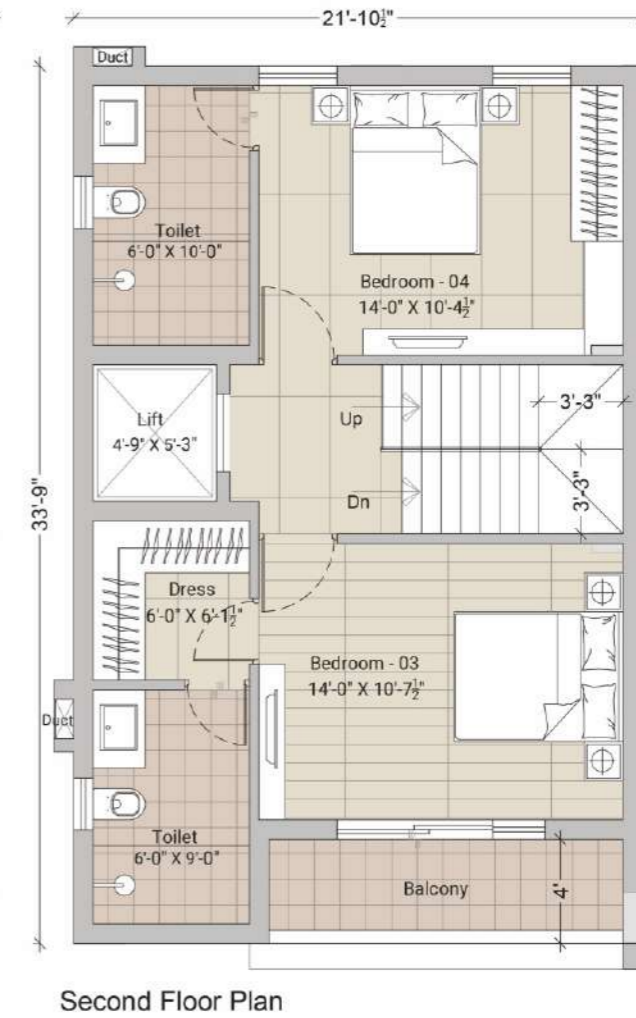

Own Your Space,
Live In Luxury

Luxury 4 BHK Villas with
Exclusive Land Ownership

SITE PLAN

INDIVIDUAL VILLA / PLOT NO: 3

Villa Type	4BHK+4T	Villa Facing	North	Plot Facing	West
Saleable Area	2538 Sq.ft.	Plot Area	1404 Sq.ft.		

INDIVIDUAL VILLA / PLOT NO: 4

Ground Floor Plan

First Floor Plan

Second Floor Plan

Key plan

Villa Type	4BHK+4T	Villa Facing	East	Plot Facing	East
Saleable Area	2876 Sq.ft.	Plot Area	1508 Sq.ft.		

INDIVIDUAL VILLA / PLOT NO: 5

Ground Floor Plan

First Floor Plan

Second floor plan

Key plan

Villa Type	4BHK+4T	Villa Facing	North	Plot Facing	North
Saleable Area	2873 Sq.ft.	Plot Area	1280 Sq.ft.		

INDIVIDUAL VILLA / PLOT NO: 9

Ground Floor Plan

First Floor Plan

Second floor plan

Villa Type	4BHK+4T	Villa Facing	North	Plot Facing	North
Saleable Area	2873 Sq.ft.	Plot Area	1279 Sq.ft.		

INDIVIDUAL VILLA / PLOT NO: 10

Ground Floor Plan

First Floor Plan