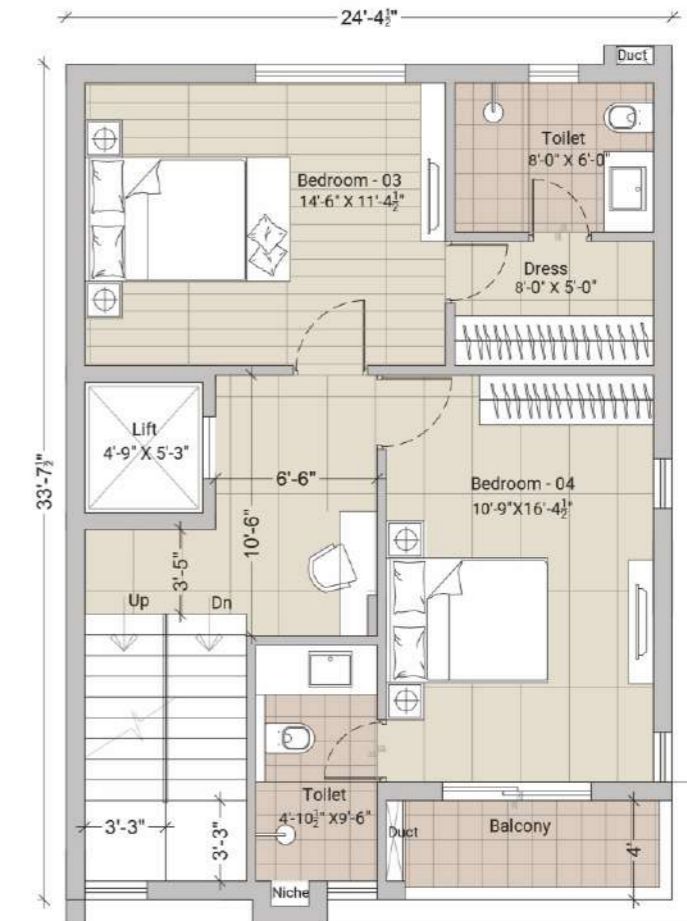

Own Your Space,
Live In Luxury

Luxury 4 BHK Villas with
Exclusive Land Ownership

SITE PLAN

INDIVIDUAL VILLA / PLOT NO: 3

Villa Type	4BHK+4T	Villa Facing	North	Plot Facing	West
Saleable Area	2538 Sq.ft.	Plot Area	1404 Sq.ft.		

INDIVIDUAL VILLA / PLOT NO: 4

Ground Floor Plan

First Floor Plan

Second Floor Plan

Key plan

Villa Type	4BHK+4T	Villa Facing	East	Plot Facing	East
Saleable Area	2876 Sq.ft.	Plot Area	1508 Sq.ft.		

INDIVIDUAL VILLA / PLOT NO: 5

Ground Floor Plan

First Floor Plan

Second floor plan

Key plan

Villa Type	4BHK+4T	Villa Facing	North	Plot Facing	North
Saleable Area	2873 Sq.ft.	Plot Area	1280 Sq.ft.		

INDIVIDUAL VILLA / PLOT NO: 9

Ground Floor Plan

Villa Type	4BHK+4T	Villa Facing	South	Plot Facing	South
Saleable Area	2873 Sq.ft.	Plot Area	1337 Sq.ft.		

INDIVIDUAL VILLA / PLOT NO: 16

Ground Floor Plan

First Floor Plan

Second floor plan

Villa Type	4BHK+4T	Villa Facing	South	Plot Facing	South
Saleable Area	2873 Sq.ft.	Plot Area	1390 Sq.ft.		