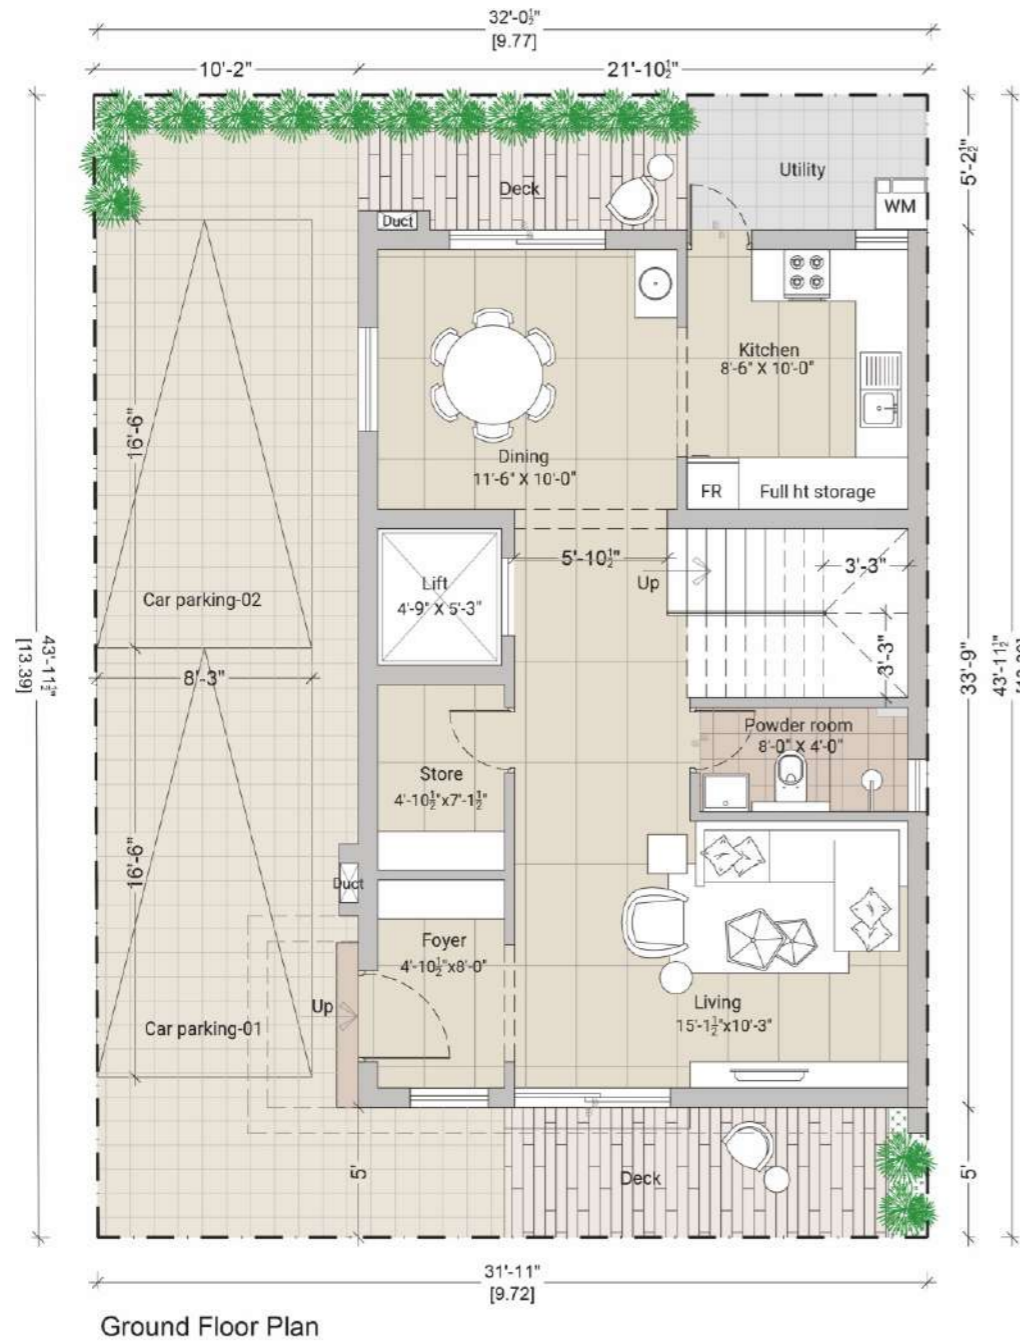

Own Your Space,
Live In Luxury

Luxury 4 BHK Villas with
Exclusive Land Ownership

SITE PLAN

INDIVIDUAL VILLA / PLOT NO: 3

Villa Type	4BHK+4T	Villa Facing	North	Plot Facing	West
Saleable Area	2538 Sq.ft.	Plot Area	1404 Sq.ft.		

INDIVIDUAL VILLA / PLOT NO: 4

Ground Floor Plan

First Floor Plan

Second Floor Plan

Key plan

Villa Type	4BHK+4T	Villa Facing	East	Plot Facing	East
Saleable Area	2876 Sq.ft.	Plot Area	1508 Sq.ft.		

INDIVIDUAL VILLA / PLOT NO: 5

Villa Type	4BHK+4T	Villa Facing	East	Plot Facing	East
Saleable Area	2793 Sq.ft.	Plot Area	1534 Sq.ft.		

INDIVIDUAL VILLA / PLOT NO: 6

Ground Floor Plan

First Floor Plan

Second floor plan

Key plan

Villa Type	4BHK+4T	Villa Facing	North	Plot Facing	North
Saleable Area	2873 Sq.ft.	Plot Area	1282 Sq.ft.		

Ground Floor Plan

First Floor Plan

Second floor plan

Key plan

Villa Type	4BHK+4T	Villa Facing	North	Plot Facing	North
Saleable Area	2873 Sq.ft.	Plot Area	1280 Sq.ft.		

INDIVIDUAL VILLA / PLOT NO: 9

Ground Floor Plan