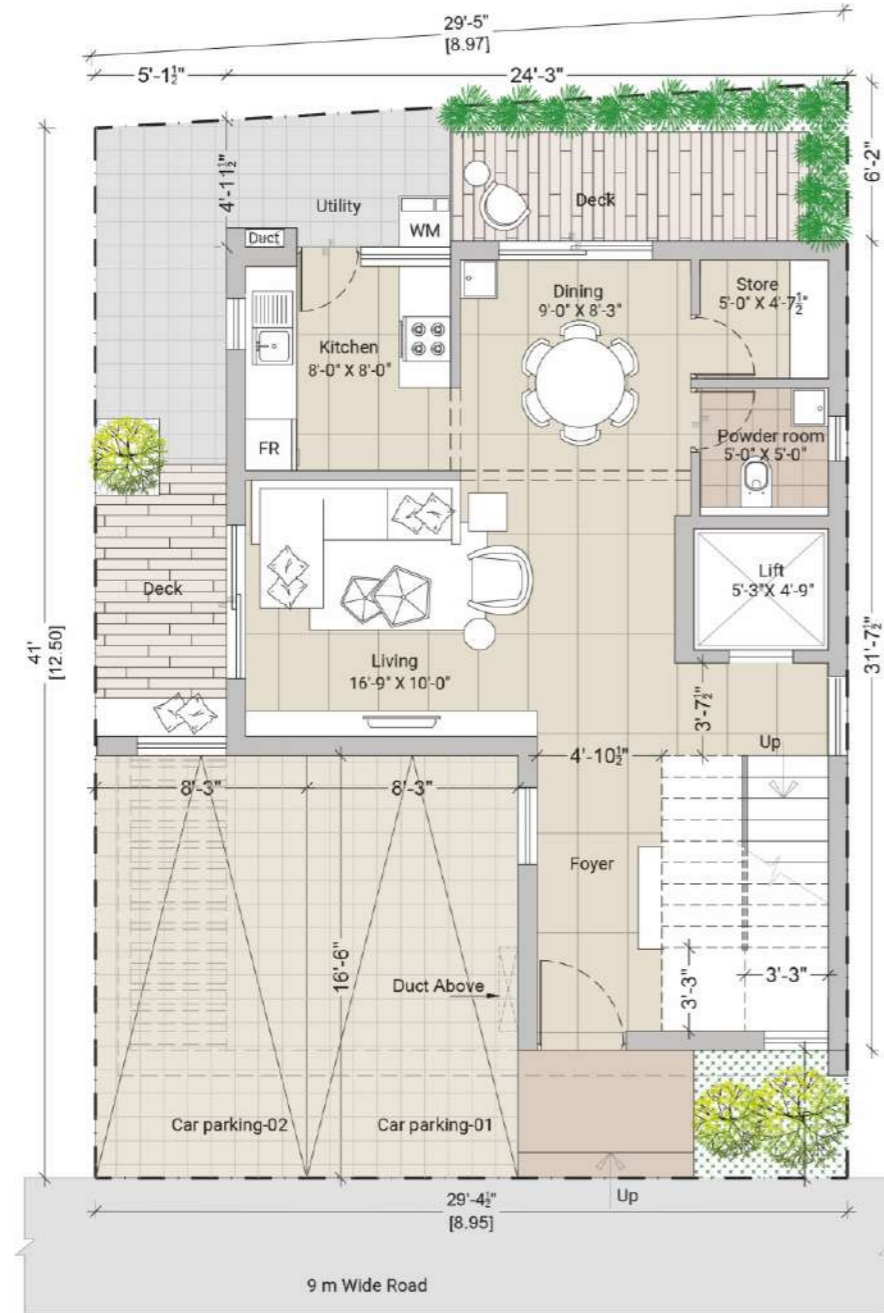

First Floor Plan

Second floor plan

Villa Type	4BHK+4T	Villa Facing	North	Plot Facing	North
Saleable Area	2873 Sq.ft.	Plot Area	1279 Sq.ft.		

INDIVIDUAL VILLA / PLOT NO: 10

Ground Floor Plan

First Floor Plan

Key plan

Villa Type	4BHK+4T	Villa Facing	North	Plot Facing	North
Saleable Area	2807 Sq.ft.	Plot Area	1494 Sq.ft.		

INDIVIDUAL VILLA / PLOT NO: 12

Ground Floor Plan

First Floor Plan

Second Floor Plan

Key plan

Villa Type	4BHK+4T	Villa Facing	South	Plot Facing	South
Saleable Area	2888 Sq.ft.	Plot Area	1633 Sq.ft.		

INDIVIDUAL VILLA / PLOT NO: 13

Ground Floor Plan

First Floor Plan

Second Floor Plan

Villa Type	4BHK+4T	Villa Facing	South	Plot Facing	South
Saleable Area	2702 Sq.ft.	Plot Area	1230 Sq.ft.		

INDIVIDUAL VILLA / PLOT NO: 14

Villa Type	4BHK+4T	Villa Facing	South	Plot Facing	South
Saleable Area	2838 Sq.ft.	Plot Area	1282 Sq.ft.		

INDIVIDUAL VILLA / PLOT NO: 15

Ground Floor Plan

First Floor Plan

Second floor plan