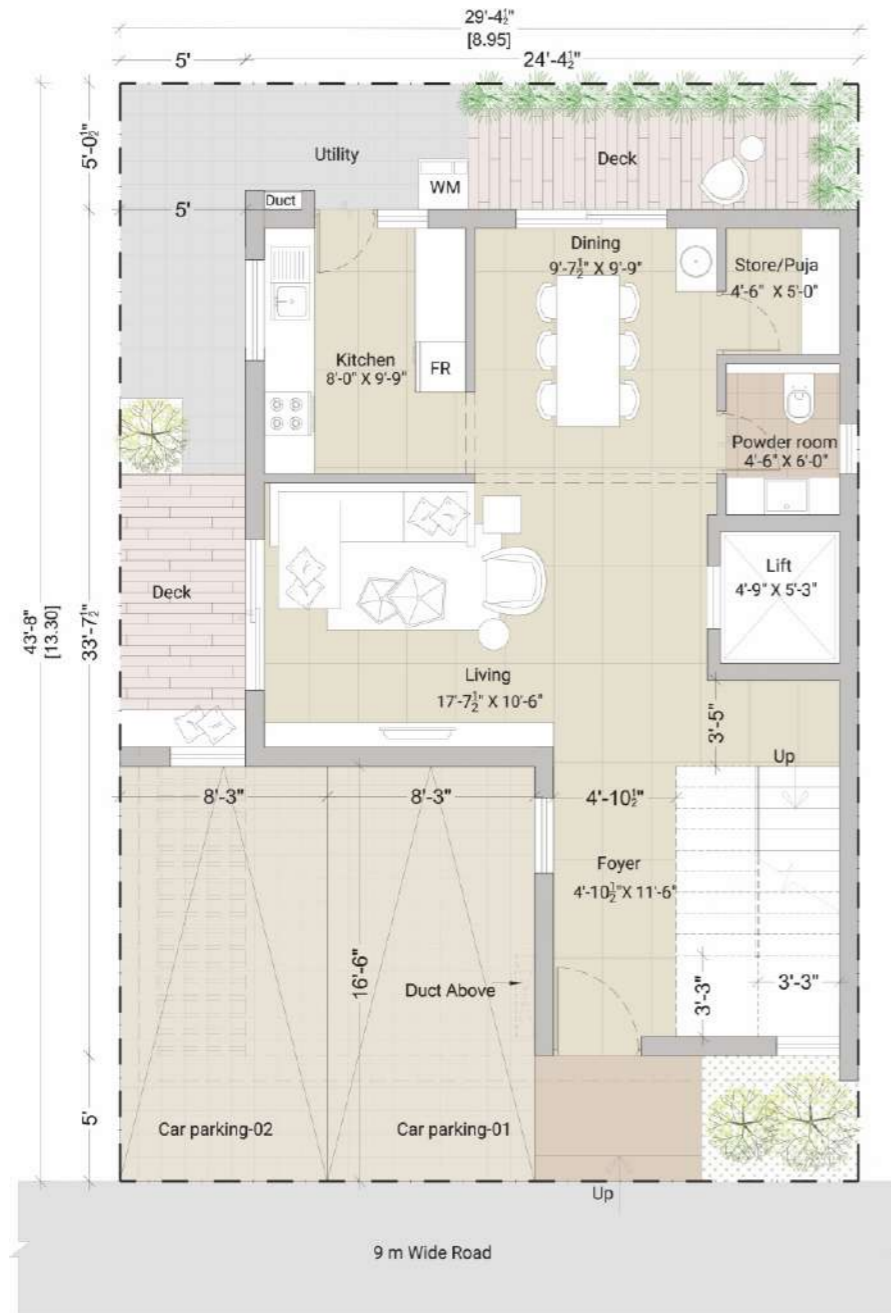

INDIVIDUAL VILLA / PLOT NO: 4

Ground Floor Plan

First Floor Plan

Second Floor Plan

Key plan

Villa Type	4BHK+4T	Villa Facing	East	Plot Facing	East
Saleable Area	2876 Sq.ft.	Plot Area	1508 Sq.ft.		

INDIVIDUAL VILLA / PLOT NO: 5

Villa Type	4BHK+4T	Villa Facing	East	Plot Facing	East
Saleable Area	2793 Sq.ft.	Plot Area	1534 Sq.ft.		

INDIVIDUAL VILLA / PLOT NO: 6

Ground Floor Plan

First Floor Plan

Second floor plan

Key plan

Villa Type	4BHK+4T	Villa Facing	North	Plot Facing	North
Saleable Area	2873 Sq.ft.	Plot Area	1282 Sq.ft.		

INDIVIDUAL VILLA / PLOT NO: 7

Ground Floor Plan

First Floor Plan

Second floor plan

Key plan

Villa Type	4BHK+4T	Villa Facing	North	Plot Facing	North
Saleable Area	2873 Sq.ft.	Plot Area	1281 Sq.ft.		

INDIVIDUAL VILLA / PLOT NO: 8

Ground Floor Plan

First Floor Plan

Second floor plan

Key plan

Villa Type	4BHK+4T	Villa Facing	North	Plot Facing	North
Saleable Area	2873 Sq.ft.	Plot Area	1280 Sq.ft.		

INDIVIDUAL VILLA / PLOT NO: 9

Ground Floor Plan