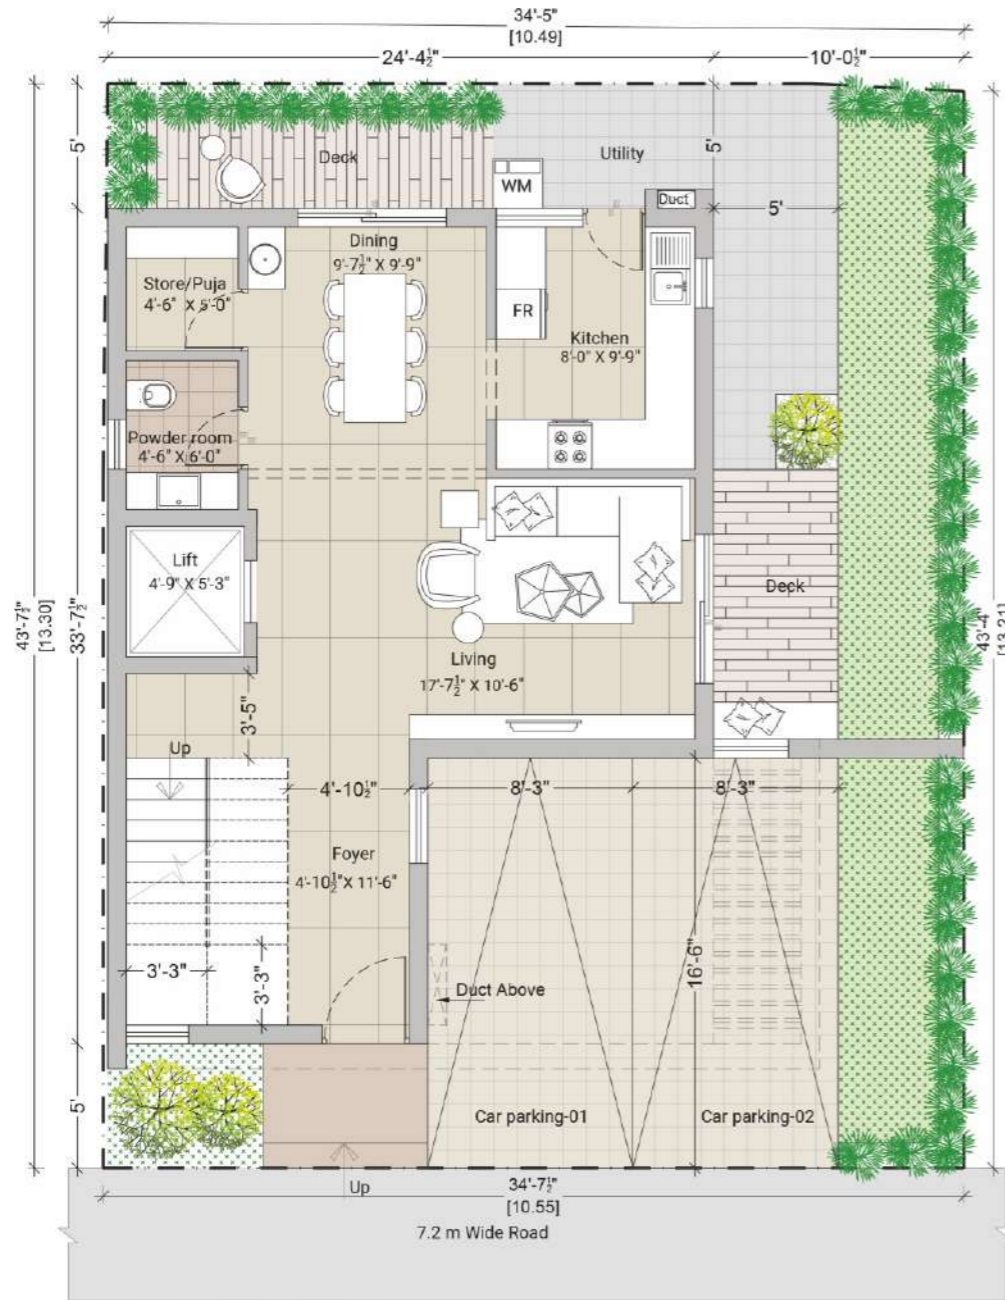

Own Your Space,
Live In Luxury

Luxury 4 BHK Villas with
Exclusive Land Ownership

SITE PLAN

INDIVIDUAL VILLA / PLOT NO: 3

Villa Type	4BHK+4T	Villa Facing	North	Plot Facing	West
Saleable Area	2538 Sq.ft.	Plot Area	1404 Sq.ft.		

INDIVIDUAL VILLA / PLOT NO: 4

Ground Floor Plan

First Floor Plan

Second Floor Plan

Key plan

Villa Type	4BHK+4T	Villa Facing	East	Plot Facing	East
Saleable Area	2876 Sq.ft.	Plot Area	1508 Sq.ft.		

INDIVIDUAL VILLA / PLOT NO: 5

Villa Type	4BHK+4T	Villa Facing	East	Plot Facing	East
Saleable Area	2793 Sq.ft.	Plot Area	1534 Sq.ft.		

INDIVIDUAL VILLA / PLOT NO: 6

Ground Floor Plan

First Floor Plan

Second floor plan

Key plan

Villa Type	4BHK+4T	Villa Facing	North	Plot Facing	North
Saleable Area	2873 Sq.ft.	Plot Area	1282 Sq.ft.		

INDIVIDUAL VILLA / PLOT NO: 7

Ground Floor Plan

First Floor Plan

Second floor plan

Key plan

Villa Type	4BHK+4T	Villa Facing	North	Plot Facing	North
Saleable Area	2873 Sq.ft.	Plot Area	1281 Sq.ft.		

INDIVIDUAL VILLA / PLOT NO: 8