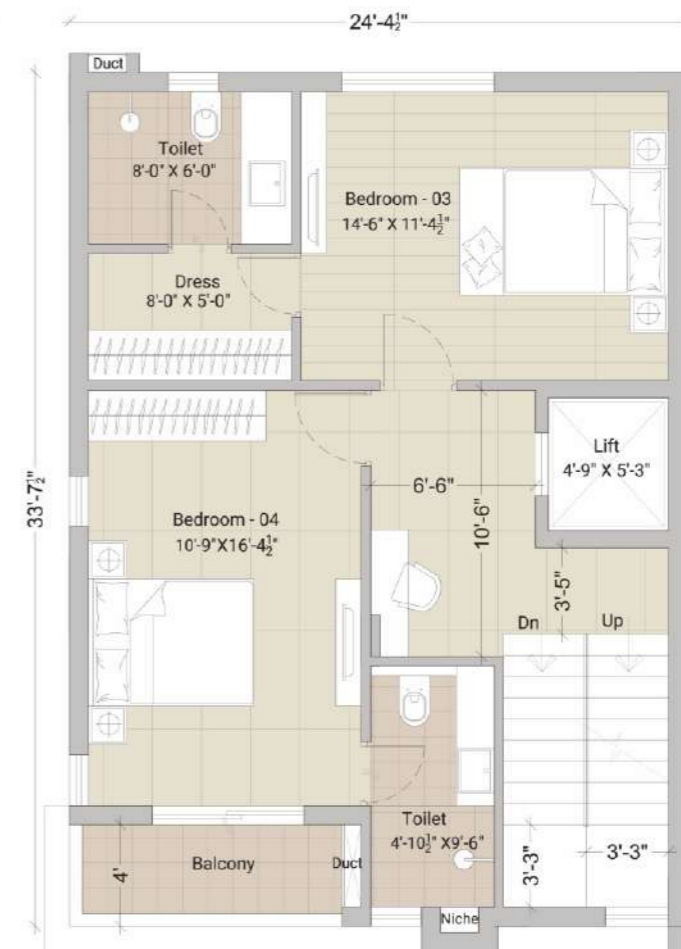

INDIVIDUAL VILLA / PLOT NO: 7

Ground Floor Plan

First Floor Plan

Second floor plan

Key plan

Villa Type	4BHK+4T	Villa Facing	North	Plot Facing	North
Saleable Area	2873 Sq.ft.	Plot Area	1281 Sq.ft.		

INDIVIDUAL VILLA / PLOT NO: 8

Ground Floor Plan

First Floor Plan

Second floor plan

Key plan

Villa Type	4BHK+4T	Villa Facing	North	Plot Facing	North
Saleable Area	2873 Sq.ft.	Plot Area	1280 Sq.ft.		

INDIVIDUAL VILLA / PLOT NO: 9

Ground Floor Plan

First Floor Plan

Second floor plan

Villa Type	4BHK+4T	Villa Facing	North	Plot Facing	North
Saleable Area	2873 Sq.ft.	Plot Area	1279 Sq.ft.		

INDIVIDUAL VILLA / PLOT NO: 10

Ground Floor Plan

First Floor Plan

Second floor plan

Villa Type	4BHK+4T	Villa Facing	North	Plot Facing	North
Saleable Area	2873 Sq.ft.	Plot Area	1278 Sq.ft.		

INDIVIDUAL VILLA / PLOT NO: 11

Ground Floor Plan

First Floor Plan

Second Floor plan