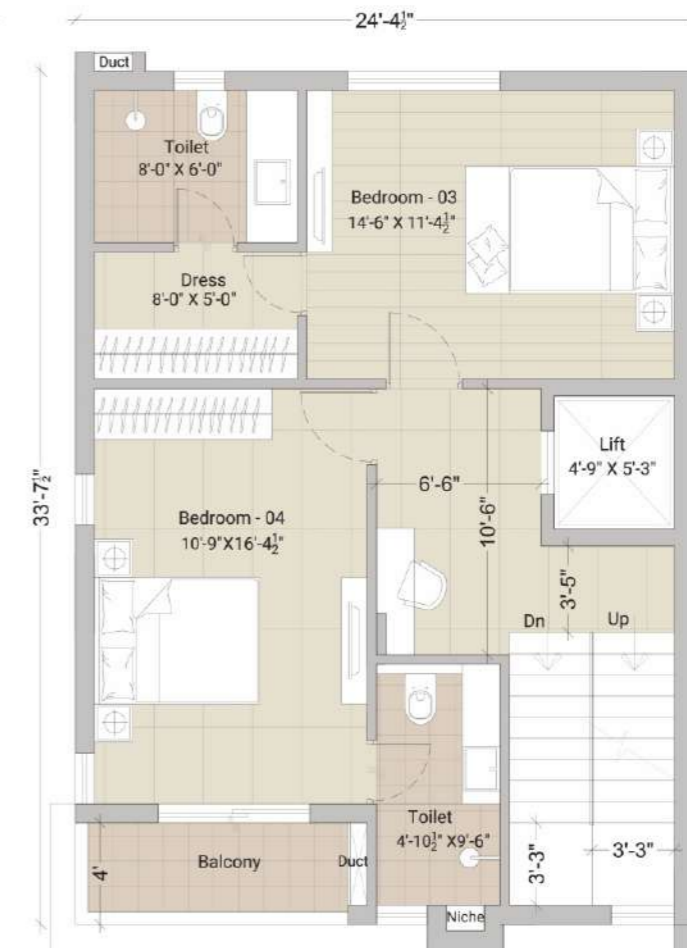

Villa Type	4BHK+4T	Villa Facing	East	Plot Facing	East
Saleable Area	2793 Sq.ft.	Plot Area	1534 Sq.ft.		

INDIVIDUAL VILLA / PLOT NO: 6

Ground Floor Plan

First Floor Plan

Second floor plan

Key plan

Villa Type	4BHK+4T	Villa Facing	North	Plot Facing	North
Saleable Area	2873 Sq.ft.	Plot Area	1282 Sq.ft.		

INDIVIDUAL VILLA / PLOT NO: 7

Ground Floor Plan

First Floor Plan

Second floor plan

Key plan

Villa Type	4BHK+4T	Villa Facing	North	Plot Facing	North
Saleable Area	2873 Sq.ft.	Plot Area	1281 Sq.ft.		

INDIVIDUAL VILLA / PLOT NO: 8

Ground Floor Plan

First Floor Plan

Second floor plan

Key plan

Villa Type	4BHK+4T	Villa Facing	North	Plot Facing	North
Saleable Area	2873 Sq.ft.	Plot Area	1280 Sq.ft.		

INDIVIDUAL VILLA / PLOT NO: 9

Ground Floor Plan

First Floor Plan

Second floor plan

Villa Type	4BHK+4T	Villa Facing	North	Plot Facing	North
Saleable Area	2873 Sq.ft.	Plot Area	1279 Sq.ft.		

INDIVIDUAL VILLA / PLOT NO: 10

Ground Floor Plan

First Floor Plan