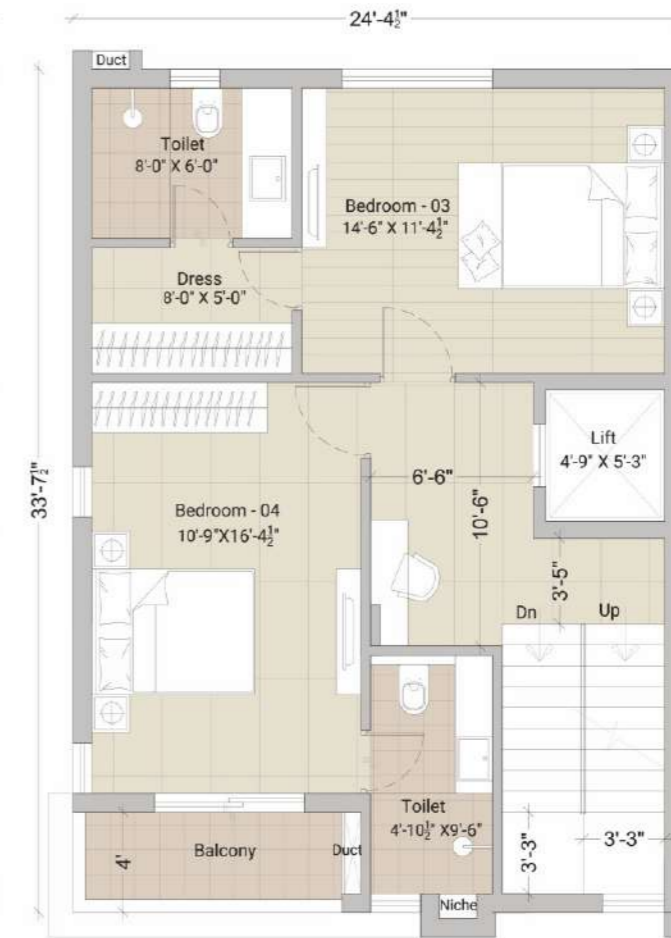

Ground Floor Plan

First Floor Plan

Second floor plan

Key plan

Villa Type	4BHK+4T	Villa Facing	North	Plot Facing	North
Saleable Area	2873 Sq.ft.	Plot Area	1280 Sq.ft.		

INDIVIDUAL VILLA / PLOT NO: 9

Ground Floor Plan

First Floor Plan

Second floor plan

Villa Type	4BHK+4T	Villa Facing	North	Plot Facing	North
Saleable Area	2873 Sq.ft.	Plot Area	1279 Sq.ft.		

INDIVIDUAL VILLA / PLOT NO: 10

Ground Floor Plan

First Floor Plan

Second floor plan

Villa Type	4BHK+4T	Villa Facing	North	Plot Facing	North
Saleable Area	2873 Sq.ft.	Plot Area	1278 Sq.ft.		

INDIVIDUAL VILLA / PLOT NO: 11

Ground Floor Plan

First Floor Plan

Second Floor plan

Villa Type	4BHK+4T	Villa Facing	South	Plot Facing	South
Saleable Area	2888 Sq.ft.	Plot Area	1633 Sq.ft.		

INDIVIDUAL VILLA / PLOT NO: 13

Ground Floor Plan

First Floor Plan

Second Floor Plan

Villa Type	4BHK+4T	Villa Facing	South	Plot Facing	South
Saleable Area	2702 Sq.ft.	Plot Area	1230 Sq.ft.		