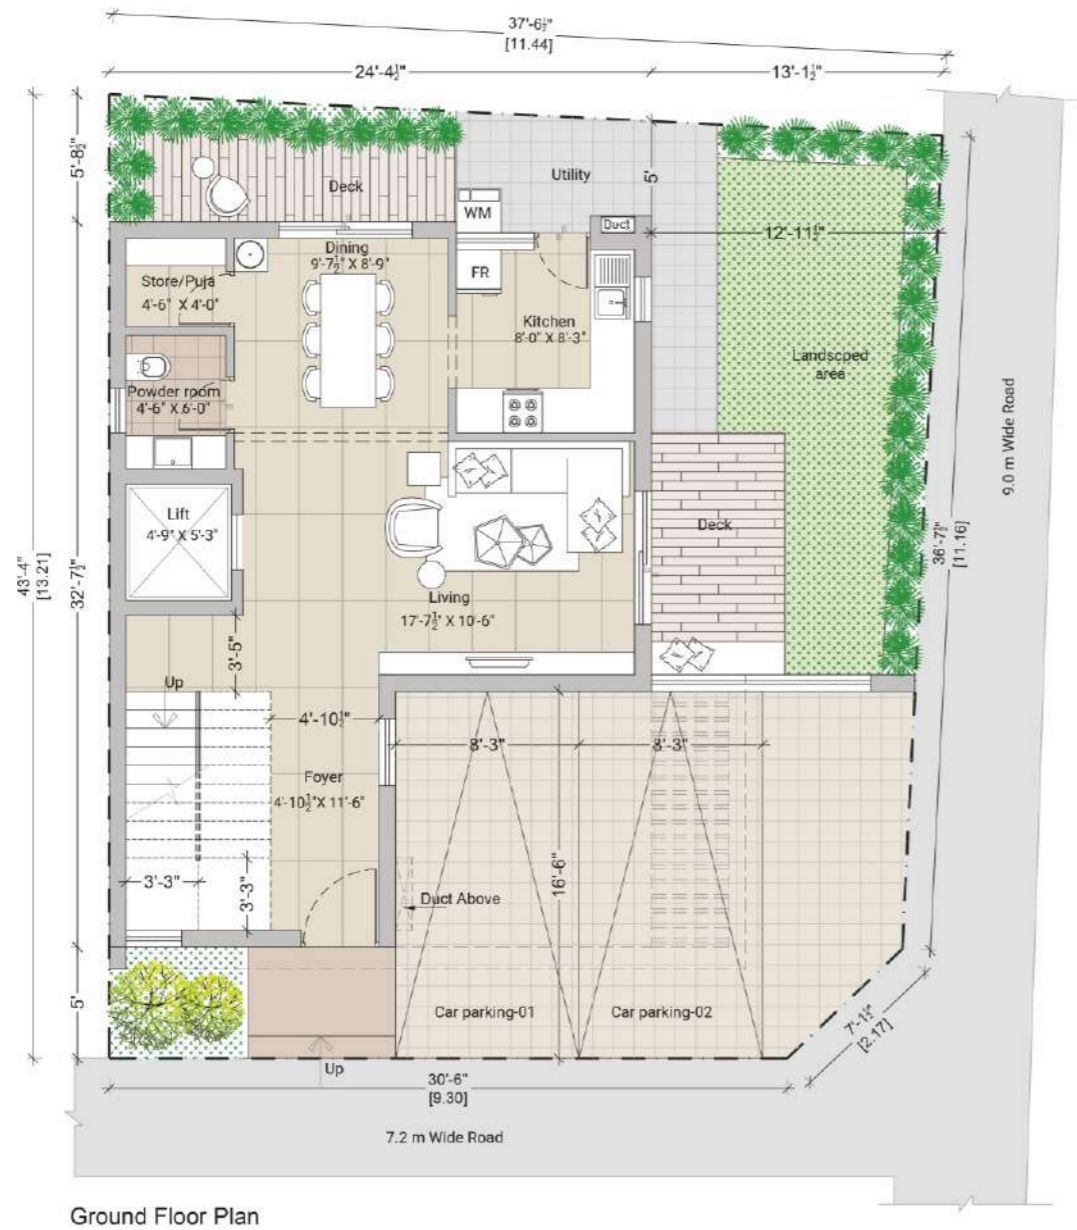

INDIVIDUAL VILLA / PLOT NO: 4

Ground Floor Plan

First Floor Plan

Second Floor Plan

Key plan

Villa Type	4BHK+4T	Villa Facing	East	Plot Facing	East
Saleable Area	2876 Sq.ft.	Plot Area	1508 Sq.ft.		

INDIVIDUAL VILLA / PLOT NO: 5

Villa Type	4BHK+4T	Villa Facing	East	Plot Facing	East
Saleable Area	2793 Sq.ft.	Plot Area	1534 Sq.ft.		

INDIVIDUAL VILLA / PLOT NO: 6

Ground Floor Plan

First Floor Plan

Second floor plan

Key plan

Villa Type	4BHK+4T	Villa Facing	North	Plot Facing	North
Saleable Area	2873 Sq.ft.	Plot Area	1282 Sq.ft.		

INDIVIDUAL VILLA / PLOT NO: 7

Ground Floor Plan

First Floor Plan

Second floor plan

Key plan

Villa Type	4BHK+4T	Villa Facing	North	Plot Facing	North
Saleable Area	2873 Sq.ft.	Plot Area	1281 Sq.ft.		

INDIVIDUAL VILLA / PLOT NO: 8

Ground Floor Plan

First Floor Plan

Second floor plan

Key plan

Villa Type	4BHK+4T	Villa Facing	North	Plot Facing	North
Saleable Area	2873 Sq.ft.	Plot Area	1280 Sq.ft.		

INDIVIDUAL VILLA / PLOT NO: 9

Ground Floor Plan