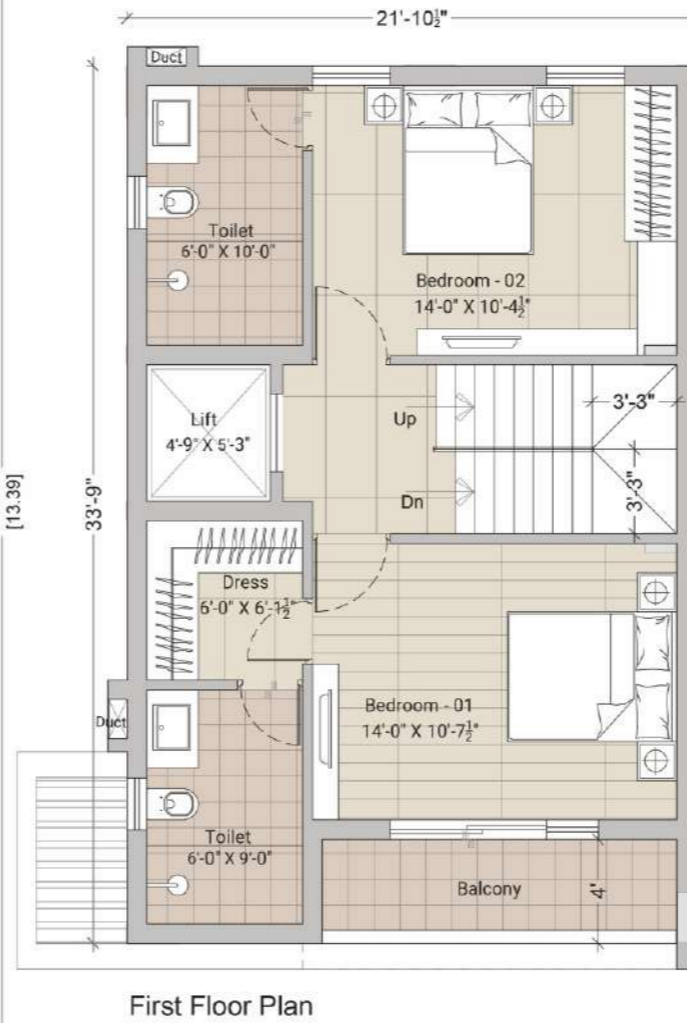

Own Your Space,
Live In Luxury

Luxury 4 BHK Villas with
Exclusive Land Ownership

SITE PLAN

INDIVIDUAL VILLA / PLOT NO: 3

Villa Type	4BHK+4T	Villa Facing	North	Plot Facing	West
Saleable Area	2538 Sq.ft.	Plot Area	1404 Sq.ft.		

INDIVIDUAL VILLA / PLOT NO: 4

Ground Floor Plan

First Floor Plan

Second Floor Plan

Key plan

Villa Type	4BHK+4T	Villa Facing	East	Plot Facing	East
Saleable Area	2876 Sq.ft.	Plot Area	1508 Sq.ft.		

INDIVIDUAL VILLA / PLOT NO: 5

Ground Floor Plan

First Floor Plan

Second floor plan

Key plan

Villa Type	4BHK+4T	Villa Facing	North	Plot Facing	North
Saleable Area	2873 Sq.ft.	Plot Area	1280 Sq.ft.		

INDIVIDUAL VILLA / PLOT NO: 9

Ground Floor Plan

First Floor Plan

Second floor plan

Villa Type	4BHK+4T	Villa Facing	North	Plot Facing	North
Saleable Area	2873 Sq.ft.	Plot Area	1279 Sq.ft.		

INDIVIDUAL VILLA / PLOT NO: 10

Ground Floor Plan

First Floor Plan