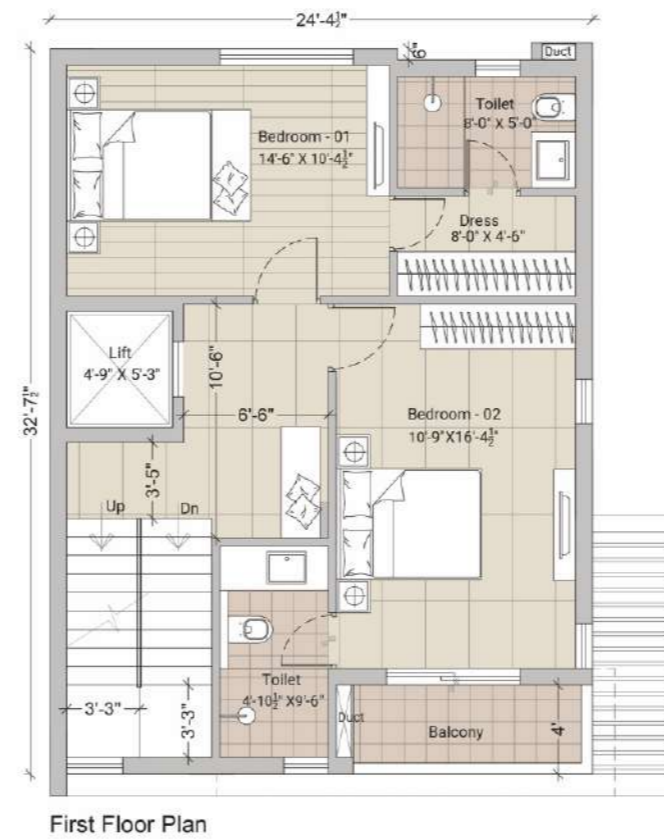

INDIVIDUAL VILLA / PLOT NO: 4

Ground Floor Plan

First Floor Plan

Second Floor Plan

Key plan

Villa Type	4BHK+4T	Villa Facing	East	Plot Facing	East
Saleable Area	2876 Sq.ft.	Plot Area	1508 Sq.ft.		

INDIVIDUAL VILLA / PLOT NO: 5

Villa Type	4BHK+4T	Villa Facing	East	Plot Facing	East
Saleable Area	2793 Sq.ft.	Plot Area	1534 Sq.ft.		

INDIVIDUAL VILLA / PLOT NO: 6

Ground Floor Plan

First Floor Plan

Second floor plan

Key plan

Villa Type	4BHK+4T	Villa Facing	North	Plot Facing	North
Saleable Area	2873 Sq.ft.	Plot Area	1282 Sq.ft.		

INDIVIDUAL VILLA / PLOT NO: 7

Ground Floor Plan

First Floor Plan

Second floor plan

Key plan

Villa Type	4BHK+4T	Villa Facing	North	Plot Facing	North
Saleable Area	2873 Sq.ft.	Plot Area	1281 Sq.ft.		

INDIVIDUAL VILLA / PLOT NO: 8

Ground Floor Plan

First Floor Plan

Second floor plan

Key plan

Villa Type	4BHK+4T	Villa Facing	North	Plot Facing	North
Saleable Area	2873 Sq.ft.	Plot Area	1280 Sq.ft.		

INDIVIDUAL VILLA / PLOT NO: 9

Ground Floor Plan