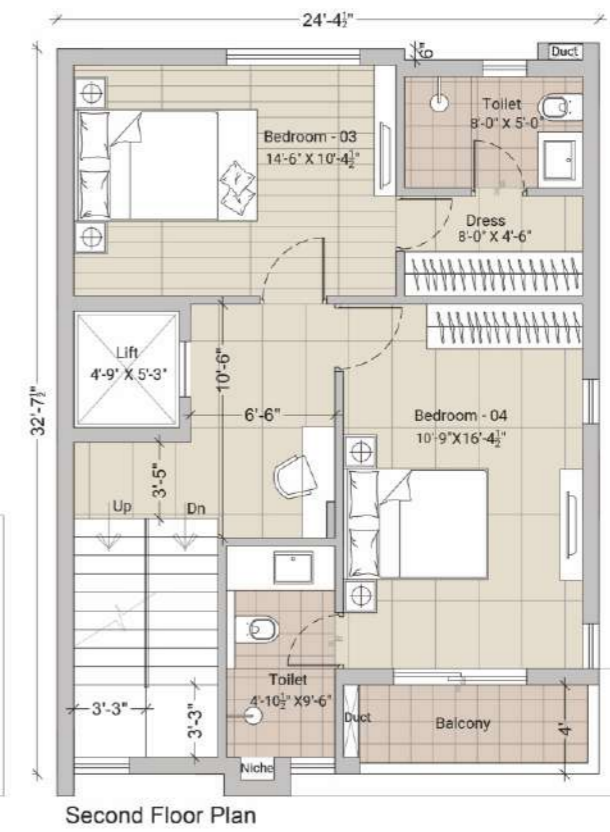

INDIVIDUAL VILLA / PLOT NO: 4

Ground Floor Plan

First Floor Plan

Second Floor Plan

Key plan

Villa Type	4BHK+4T	Villa Facing	East	Plot Facing	East
Saleable Area	2876 Sq.ft.	Plot Area	1508 Sq.ft.		

INDIVIDUAL VILLA / PLOT NO: 5

Villa Type	4BHK+4T	Villa Facing	East	Plot Facing	East
Saleable Area	2793 Sq.ft.	Plot Area	1534 Sq.ft.		

INDIVIDUAL VILLA / PLOT NO: 6

Ground Floor Plan

First Floor Plan

Second floor plan

Key plan

Villa Type	4BHK+4T	Villa Facing	North	Plot Facing	North
Saleable Area	2873 Sq.ft.	Plot Area	1282 Sq.ft.		

INDIVIDUAL VILLA / PLOT NO: 7

Ground Floor Plan

First Floor Plan

Second floor plan

Key plan

Villa Type	4BHK+4T	Villa Facing	North	Plot Facing	North
Saleable Area	2873 Sq.ft.	Plot Area	1281 Sq.ft.		

INDIVIDUAL VILLA / PLOT NO: 8

Ground Floor Plan

First Floor Plan

Second floor plan

Key plan

Villa Type	4BHK+4T	Villa Facing	North	Plot Facing	North
Saleable Area	2873 Sq.ft.	Plot Area	1280 Sq.ft.		

INDIVIDUAL VILLA / PLOT NO: 9

Ground Floor Plan