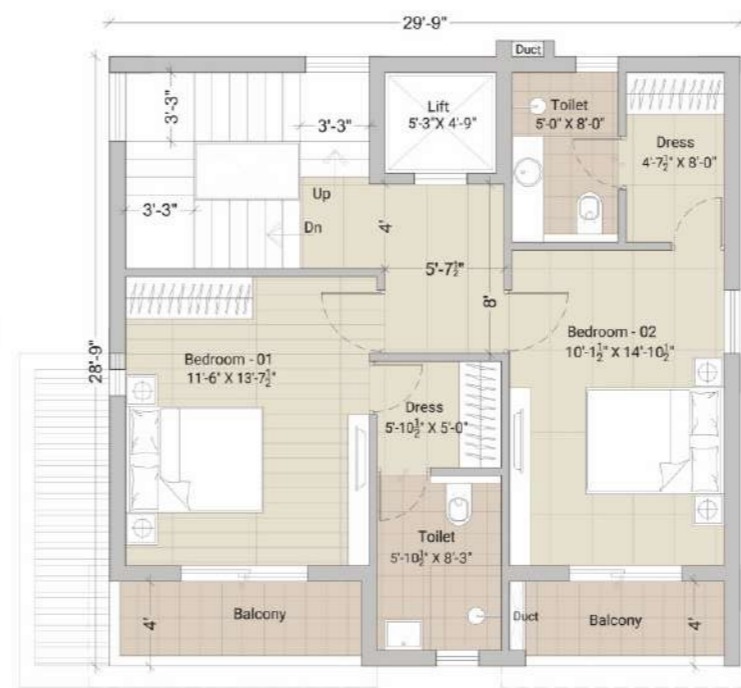

First Floor Plan

Second floor plan

Villa Type	4BHK+4T	Villa Facing	North	Plot Facing	North
Saleable Area	2873 Sq.ft.	Plot Area	1279 Sq.ft.		

INDIVIDUAL VILLA / PLOT NO: 10

Ground Floor Plan

First Floor Plan

Second floor plan

Villa Type	4BHK+4T	Villa Facing	North	Plot Facing	North
Saleable Area	2873 Sq.ft.	Plot Area	1278 Sq.ft.		

INDIVIDUAL VILLA / PLOT NO: 11

Ground Floor Plan

First Floor Plan

Second Floor plan

Key plan

Villa Type	4BHK+4T	Villa Facing	North	Plot Facing	North
Saleable Area	2807 Sq.ft.	Plot Area	1494 Sq.ft.		

INDIVIDUAL VILLA / PLOT NO: 12

Ground Floor Plan

First Floor Plan

Second Floor Plan

Key plan

Villa Type	4BHK+4T	Villa Facing	South	Plot Facing	South
Saleable Area	2888 Sq.ft.	Plot Area	1633 Sq.ft.		

INDIVIDUAL VILLA / PLOT NO: 13

Ground Floor Plan

First Floor Plan

Second Floor Plan

Villa Type	4BHK+4T	Villa Facing	South	Plot Facing	South
Saleable Area	2702 Sq.ft.	Plot Area	1230 Sq.ft.		