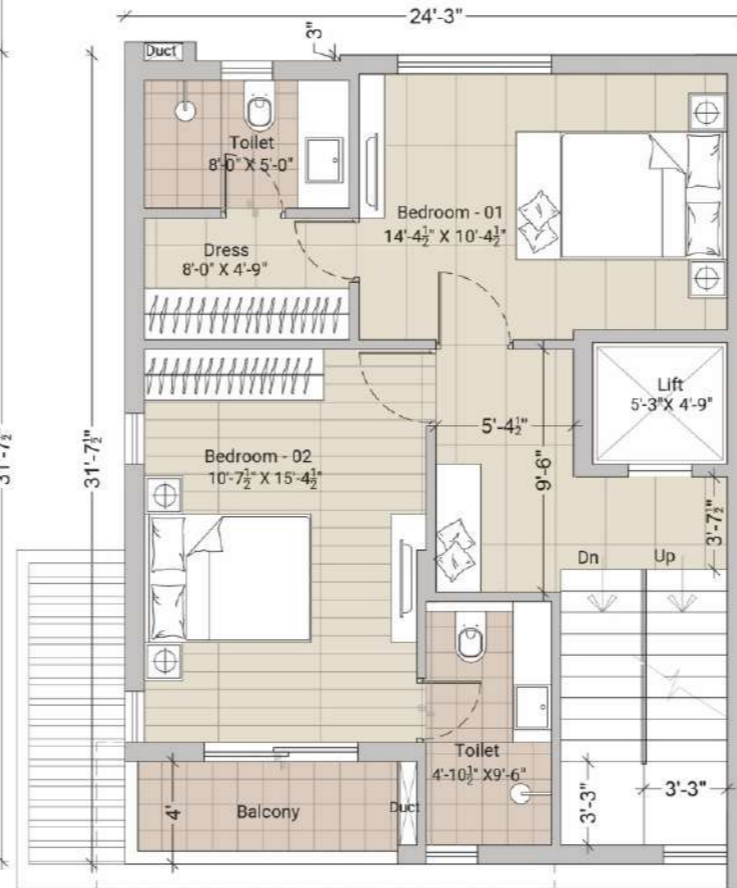

Key plan

Villa Type	4BHK+4T	Villa Facing	North	Plot Facing	North
Saleable Area	2807 Sq.ft.	Plot Area	1494 Sq.ft.		

INDIVIDUAL VILLA / PLOT NO: 12

Ground Floor Plan

First Floor Plan

Second Floor Plan

Key plan

Villa Type	4BHK+4T	Villa Facing	South	Plot Facing	South
Saleable Area	2888 Sq.ft.	Plot Area	1633 Sq.ft.		

INDIVIDUAL VILLA / PLOT NO: 13

Ground Floor Plan

First Floor Plan

Second Floor Plan

Villa Type	4BHK+4T	Villa Facing	South	Plot Facing	South
Saleable Area	2702 Sq.ft.	Plot Area	1230 Sq.ft.		

INDIVIDUAL VILLA / PLOT NO: 14

Villa Type	4BHK+4T	Villa Facing	South	Plot Facing	South
Saleable Area	2838 Sq.ft.	Plot Area	1282 Sq.ft.		

INDIVIDUAL VILLA / PLOT NO: 15

Ground Floor Plan

First Floor Plan

Second floor plan

Villa Type	4BHK+4T	Villa Facing	South	Plot Facing	South
Saleable Area	2873 Sq.ft.	Plot Area	1337 Sq.ft.		

INDIVIDUAL VILLA / PLOT NO: 16

Ground Floor Plan

First Floor Plan

Second floor plan

Villa Type	4BHK+4T	Villa Facing	South	Plot Facing	South
Saleable Area	2873 Sq.ft.	Plot Area	1390 Sq.ft.		