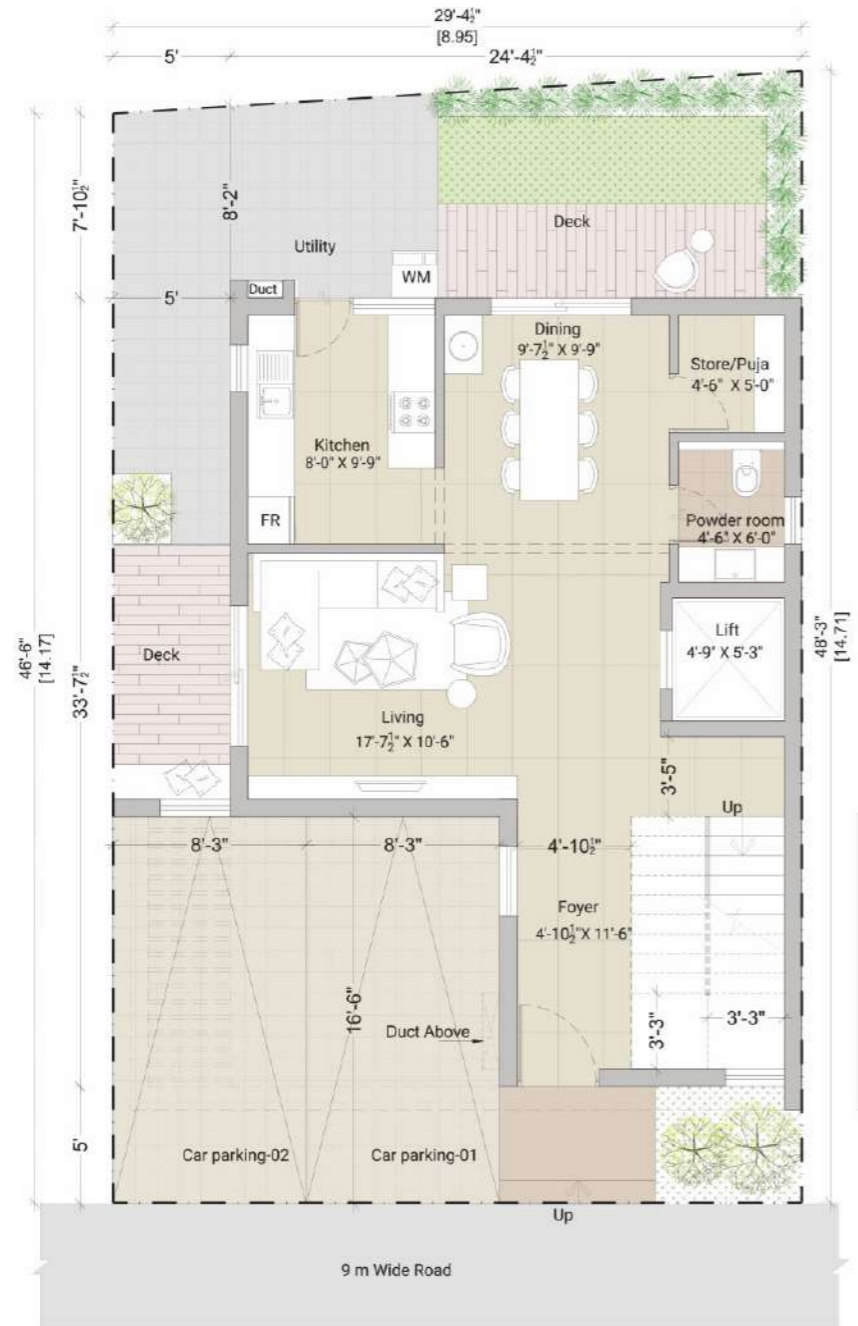

INDIVIDUAL VILLA / PLOT NO: 7

Ground Floor Plan

First Floor Plan

Second floor plan

Key plan

Villa Type	4BHK+4T	Villa Facing	North	Plot Facing	North
Saleable Area	2873 Sq.ft.	Plot Area	1281 Sq.ft.		

INDIVIDUAL VILLA / PLOT NO: 8

Villa Type	4BHK+4T	Villa Facing	South	Plot Facing	South
Saleable Area	2888 Sq.ft.	Plot Area	1633 Sq.ft.		

INDIVIDUAL VILLA / PLOT NO: 13

Ground Floor Plan

First Floor Plan

Second Floor Plan

Villa Type	4BHK+4T	Villa Facing	South	Plot Facing	South
Saleable Area	2702 Sq.ft.	Plot Area	1230 Sq.ft.		

INDIVIDUAL VILLA / PLOT NO: 14

Villa Type	4BHK+4T	Villa Facing	South	Plot Facing	South
Saleable Area	2838 Sq.ft.	Plot Area	1282 Sq.ft.		

INDIVIDUAL VILLA / PLOT NO: 15

Ground Floor Plan

First Floor Plan

Second floor plan

Villa Type	4BHK+4T	Villa Facing	South	Plot Facing	South
Saleable Area	2873 Sq.ft.	Plot Area	1337 Sq.ft.		

INDIVIDUAL VILLA / PLOT NO: 16

Ground Floor Plan

First Floor Plan

Second floor plan

Villa Type	4BHK+4T	Villa Facing	South	Plot Facing	South
Saleable Area	2873 Sq.ft.	Plot Area	1390 Sq.ft.		