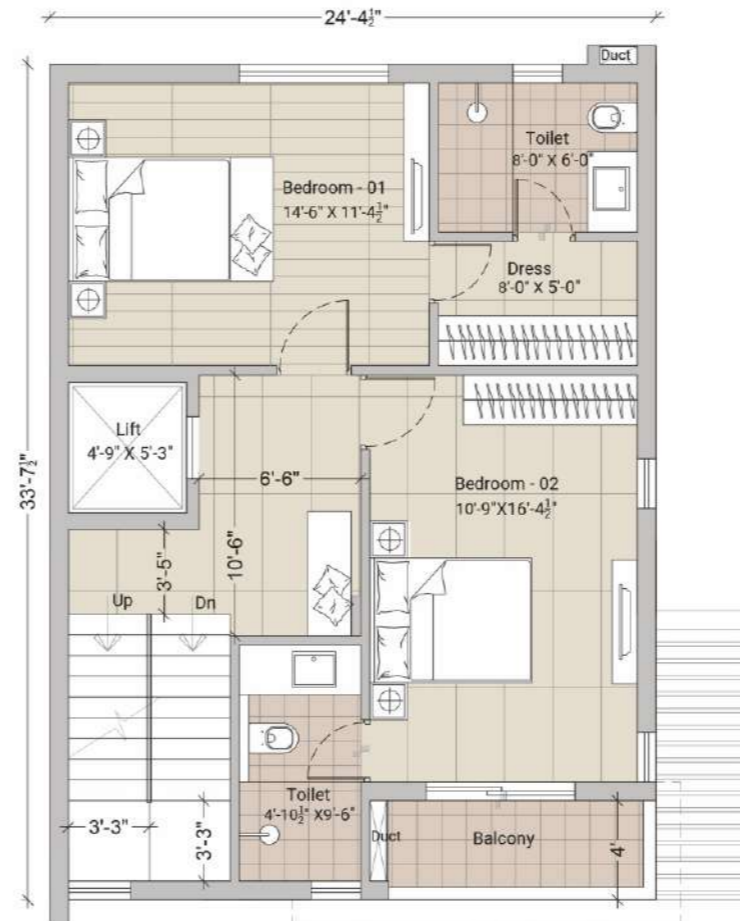

Own Your Space,
Live In Luxury

Luxury 4 BHK Villas with
Exclusive Land Ownership

SITE PLAN

INDIVIDUAL VILLA / PLOT NO: 3

Villa Type	4BHK+4T	Villa Facing	North	Plot Facing	West
Saleable Area	2538 Sq.ft.	Plot Area	1404 Sq.ft.		

INDIVIDUAL VILLA / PLOT NO: 4

Ground Floor Plan

First Floor Plan

Second Floor Plan

Key plan

Villa Type	4BHK+4T	Villa Facing	East	Plot Facing	East
Saleable Area	2876 Sq.ft.	Plot Area	1508 Sq.ft.		

INDIVIDUAL VILLA / PLOT NO: 5

Ground Floor Plan

First Floor Plan

Second floor plan

Key plan

Villa Type	4BHK+4T	Villa Facing	North	Plot Facing	North
Saleable Area	2873 Sq.ft.	Plot Area	1280 Sq.ft.		

INDIVIDUAL VILLA / PLOT NO: 9

Ground Floor Plan

Villa Type	4BHK+4T	Villa Facing	South	Plot Facing	South
Saleable Area	2873 Sq.ft.	Plot Area	1337 Sq.ft.		

INDIVIDUAL VILLA / PLOT NO: 16

Ground Floor Plan

First Floor Plan

Second floor plan

Villa Type	4BHK+4T	Villa Facing	South	Plot Facing	South
Saleable Area	2873 Sq.ft.	Plot Area	1390 Sq.ft.		