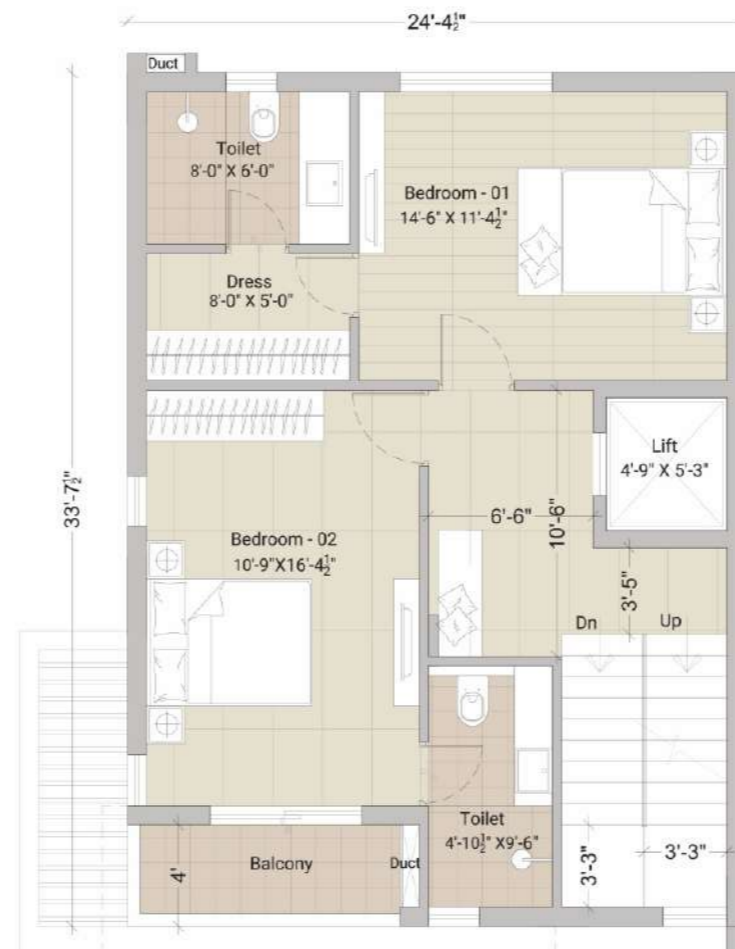

INDIVIDUAL VILLA / PLOT NO: 7

Ground Floor Plan

First Floor Plan

Second floor plan

Key plan

Villa Type	4BHK+4T	Villa Facing	North	Plot Facing	North
Saleable Area	2873 Sq.ft.	Plot Area	1281 Sq.ft.		

INDIVIDUAL VILLA / PLOT NO: 8

Ground Floor Plan

First Floor Plan

Second floor plan

Key plan

Villa Type	4BHK+4T	Villa Facing	North	Plot Facing	North
Saleable Area	2873 Sq.ft.	Plot Area	1280 Sq.ft.		

INDIVIDUAL VILLA / PLOT NO: 9

Ground Floor Plan

First Floor Plan

Second floor plan

Villa Type	4BHK+4T	Villa Facing	North	Plot Facing	North
Saleable Area	2873 Sq.ft.	Plot Area	1279 Sq.ft.		

INDIVIDUAL VILLA / PLOT NO: 10

Ground Floor Plan

First Floor Plan

Second floor plan

Villa Type	4BHK+4T	Villa Facing	North	Plot Facing	North
Saleable Area	2873 Sq.ft.	Plot Area	1278 Sq.ft.		

INDIVIDUAL VILLA / PLOT NO: 11

Ground Floor Plan

First Floor Plan

Second Floor plan