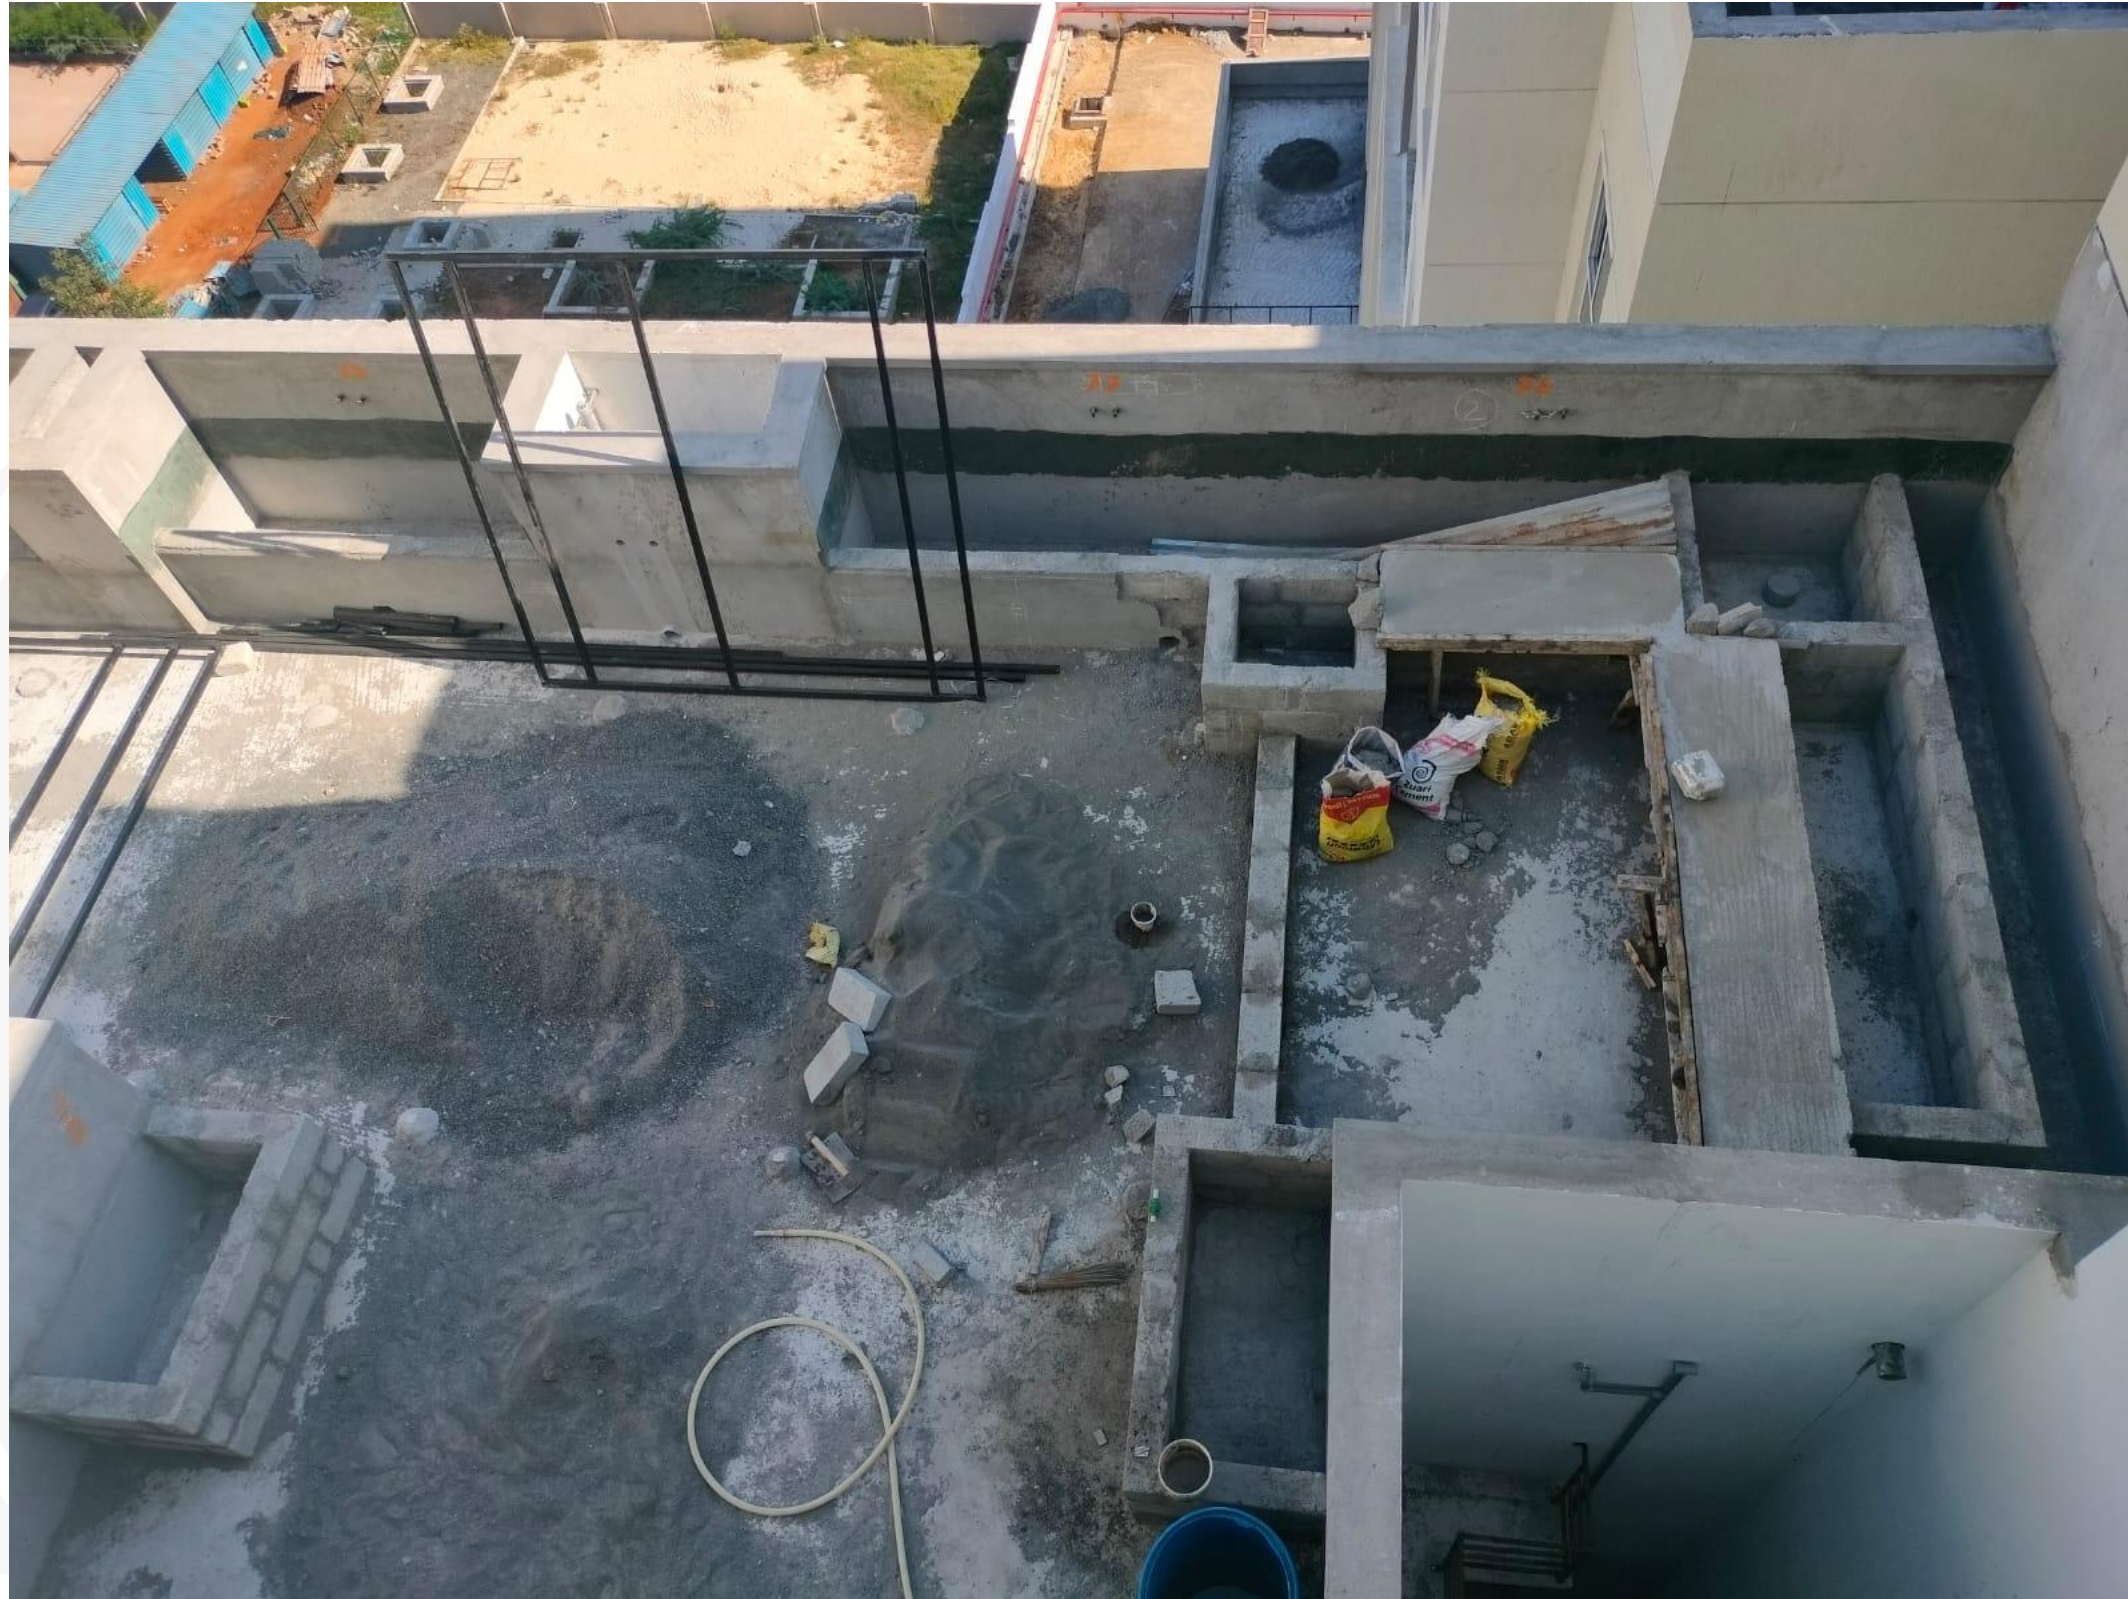

D'ELITE

CONSTRUCTION UPDATE PHOTOS -APRIL 2024

Southeast Elevation

Westside Elevation

Northside Elevation

Eighth Floor Internal Door Fixing Work In Progress

Window Grill Work Completed -Upto 10th Floor

Internal Flats Painting Work In Progress

Basement Plumbing Work In Progress

10th Floor Low Terrace Landscape Work In Progress

Stilt Floor Ceiling Painting Work In Progress

WTP Pump Room Erection Work In Progress

AC Service Slab Handrail Work Completed

Staircase Handrail Work In Progress

Lift Granite Gladding Work In Progress

*Thank
you!*