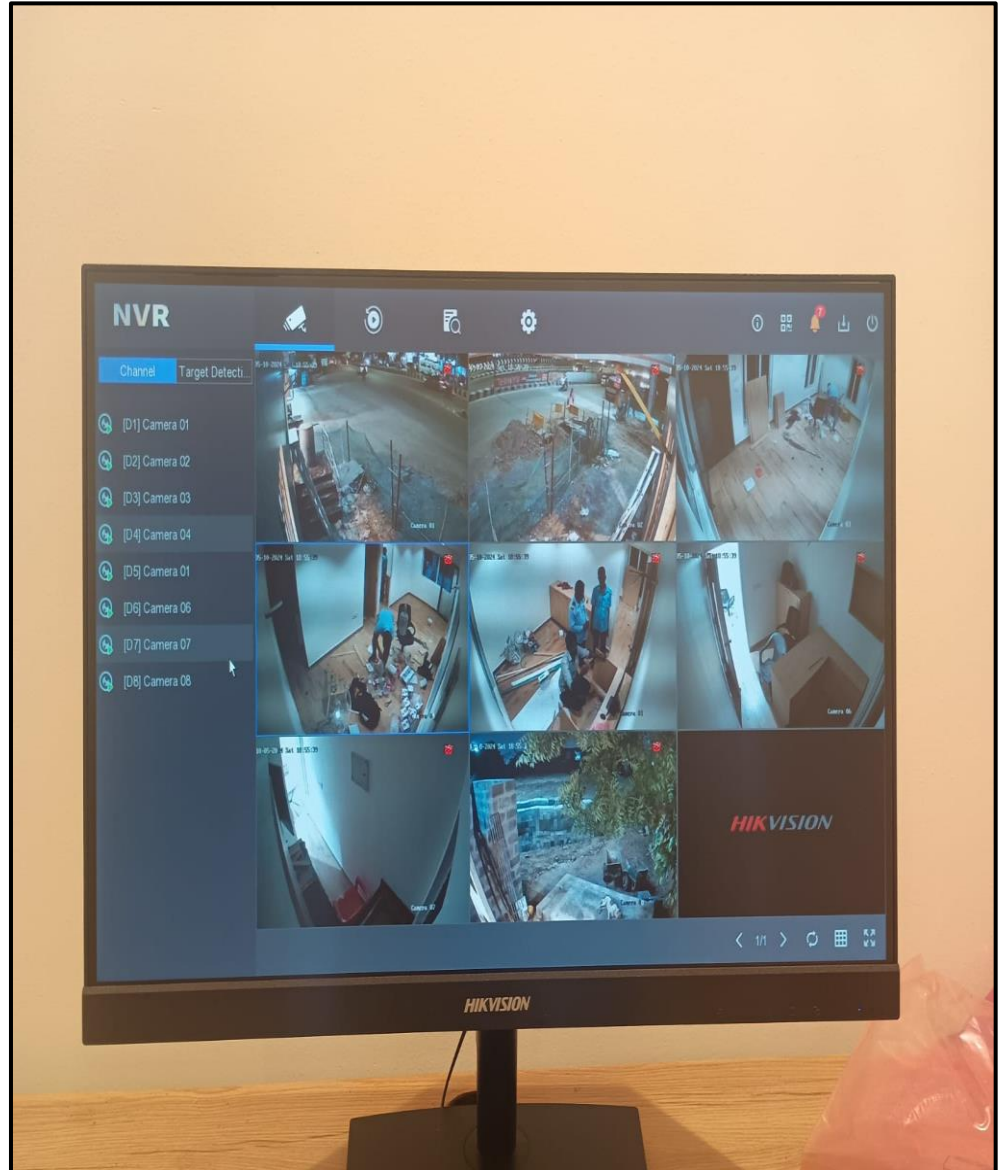

Sales office furniture's received

CCTV Installation work completed

Sales office main door fixing work completed

Toilet roof GI sheet installation work completed

Toilet soak pit installation work completed

Site office foundation work & erection work completed

Timeline meter erection work completed

*Thank
you!*